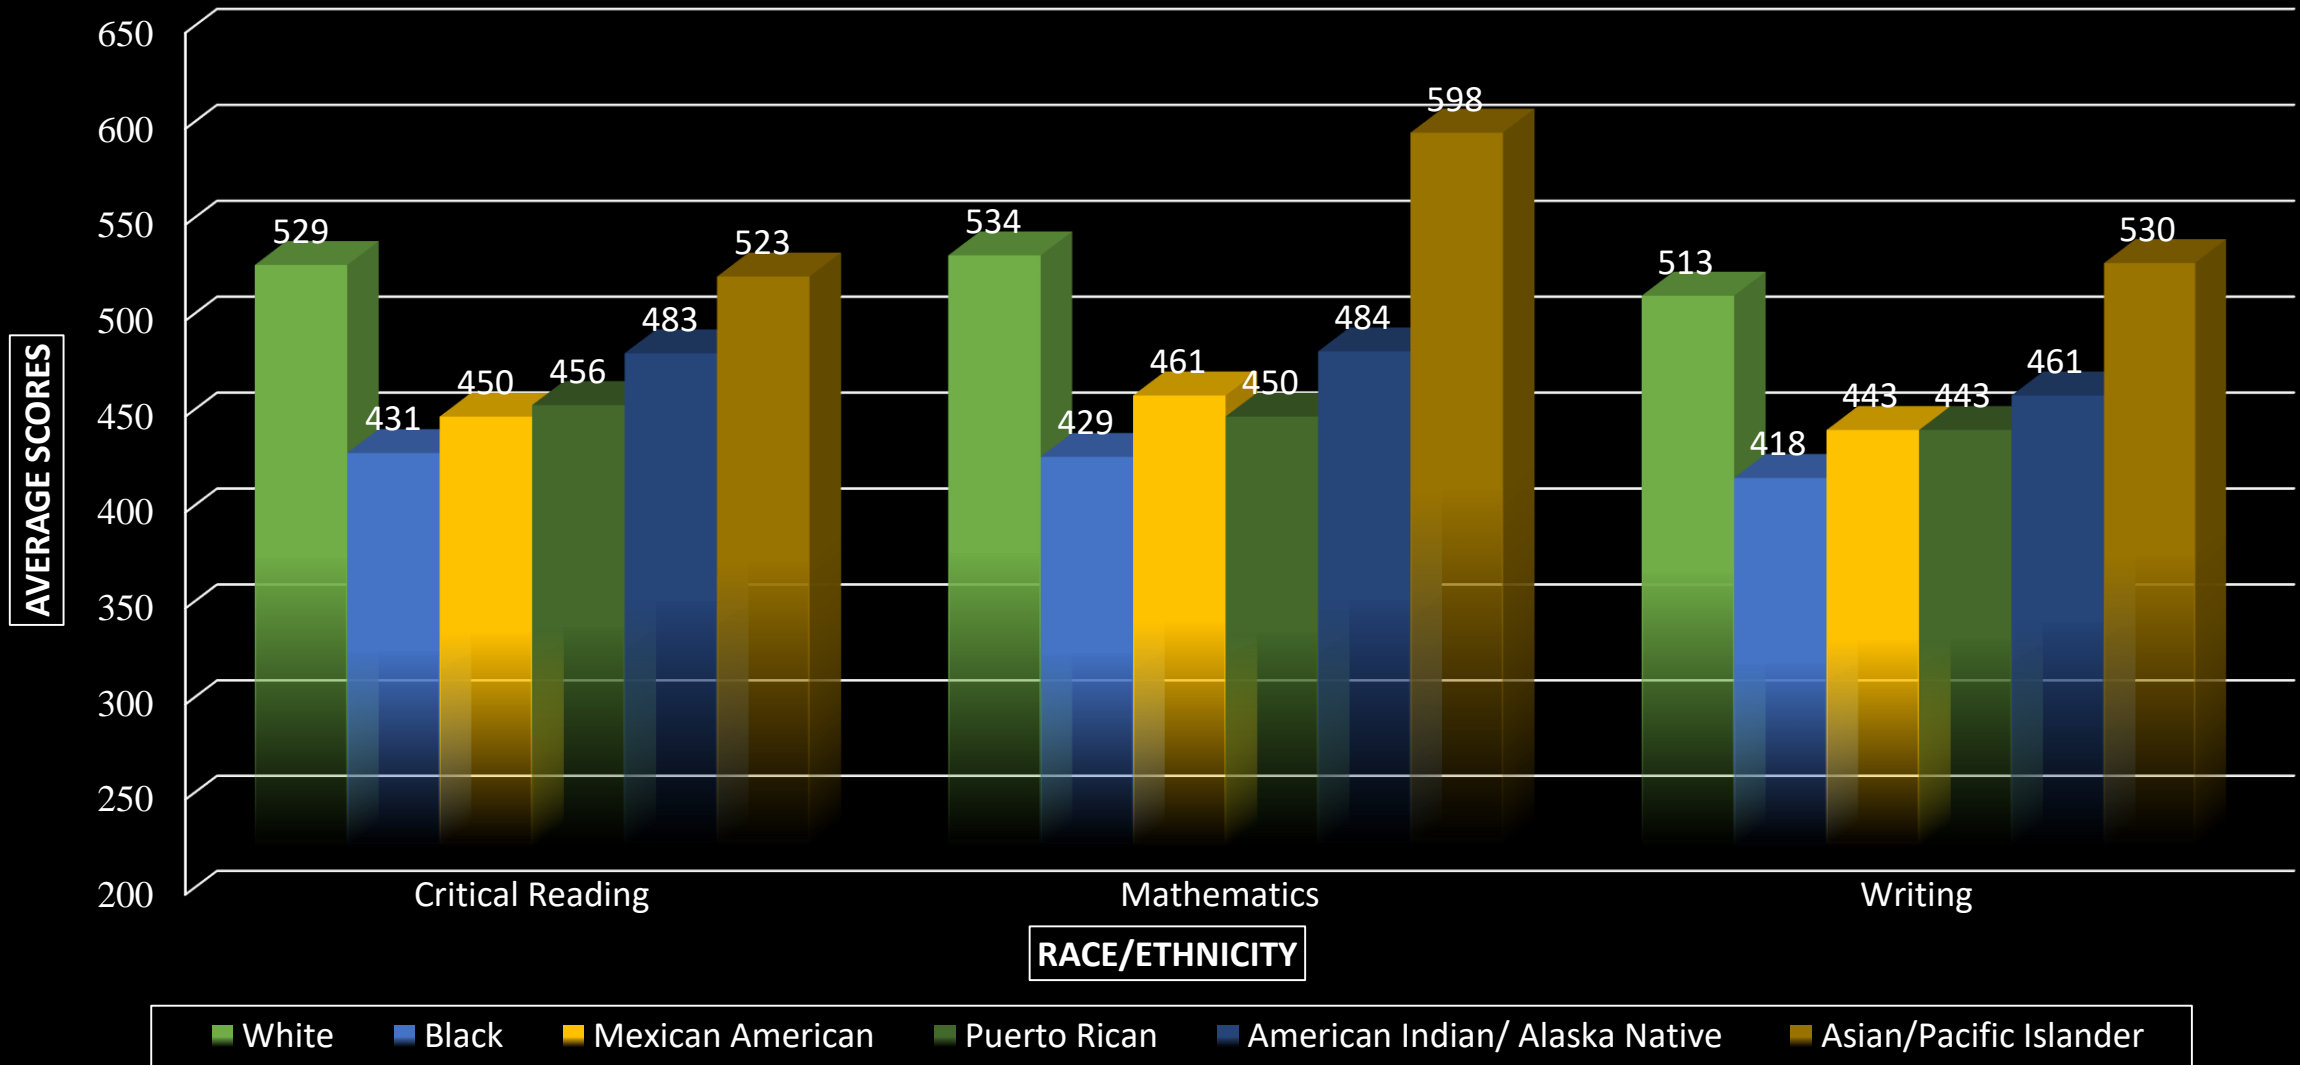

AVERAGE SAT SCORES 2013-2014

Note: Students are rated on a scale from 200 – 800 on the SATs.

SOURCE: U.S. Department of Education, National Center for Education Statistics. (2016). *Digest of Education Statistics, 2014* (NCES 2016-006), Chapter 2.